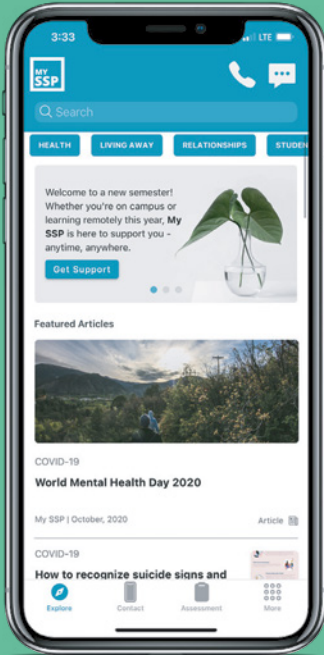

24/7

PERSONALIZED

* Source: National College Health Assessment (Spring 2016)

Student Support Program

Call. Chat. Anytime. Anywhere.

Connect to personalized support

Watch videos

Browse an extensive library of articles

Download the free My SSP app today

myssp.app